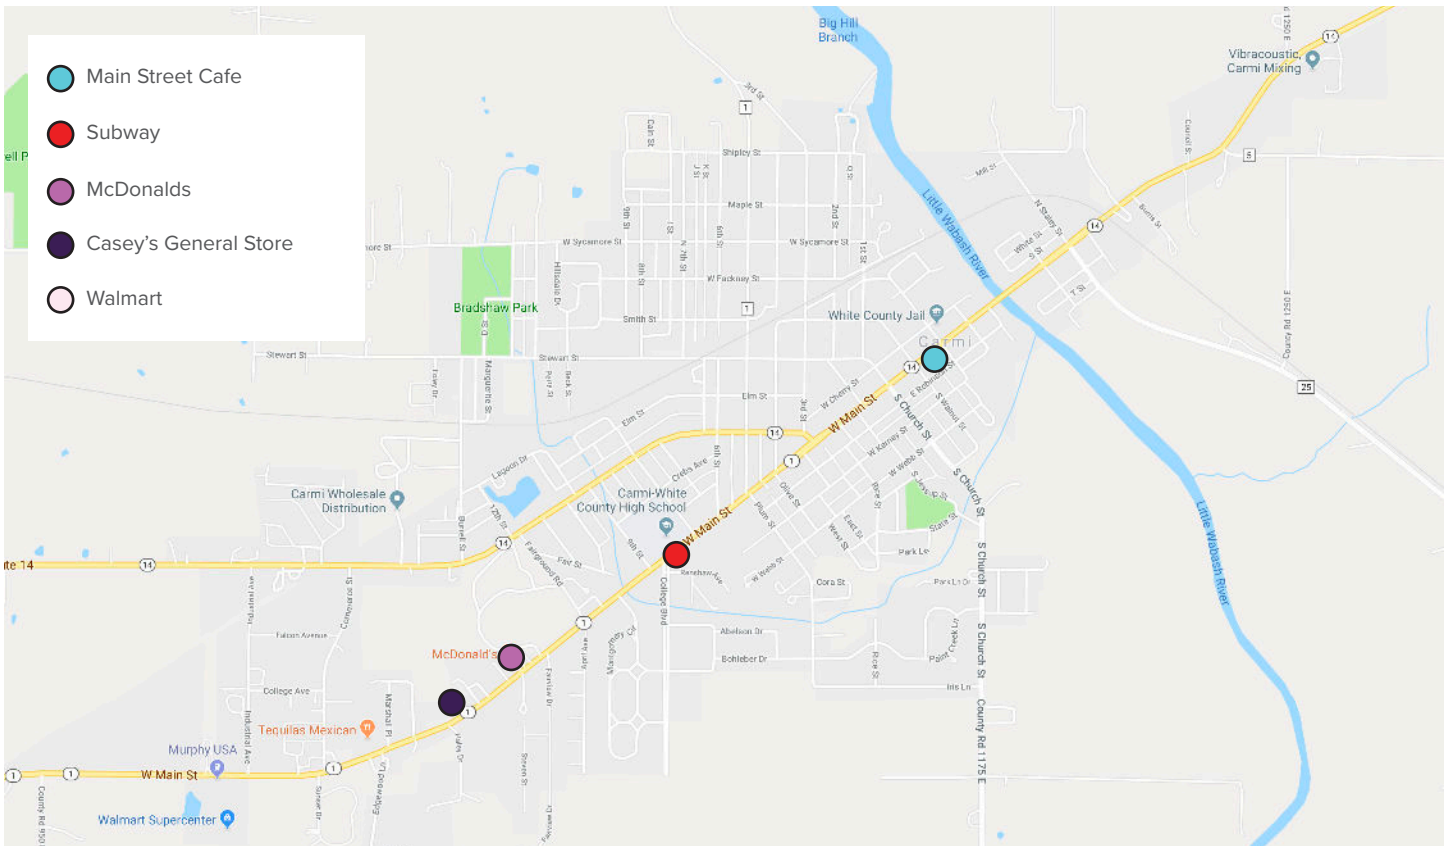

Carmi - Breakfast Locations