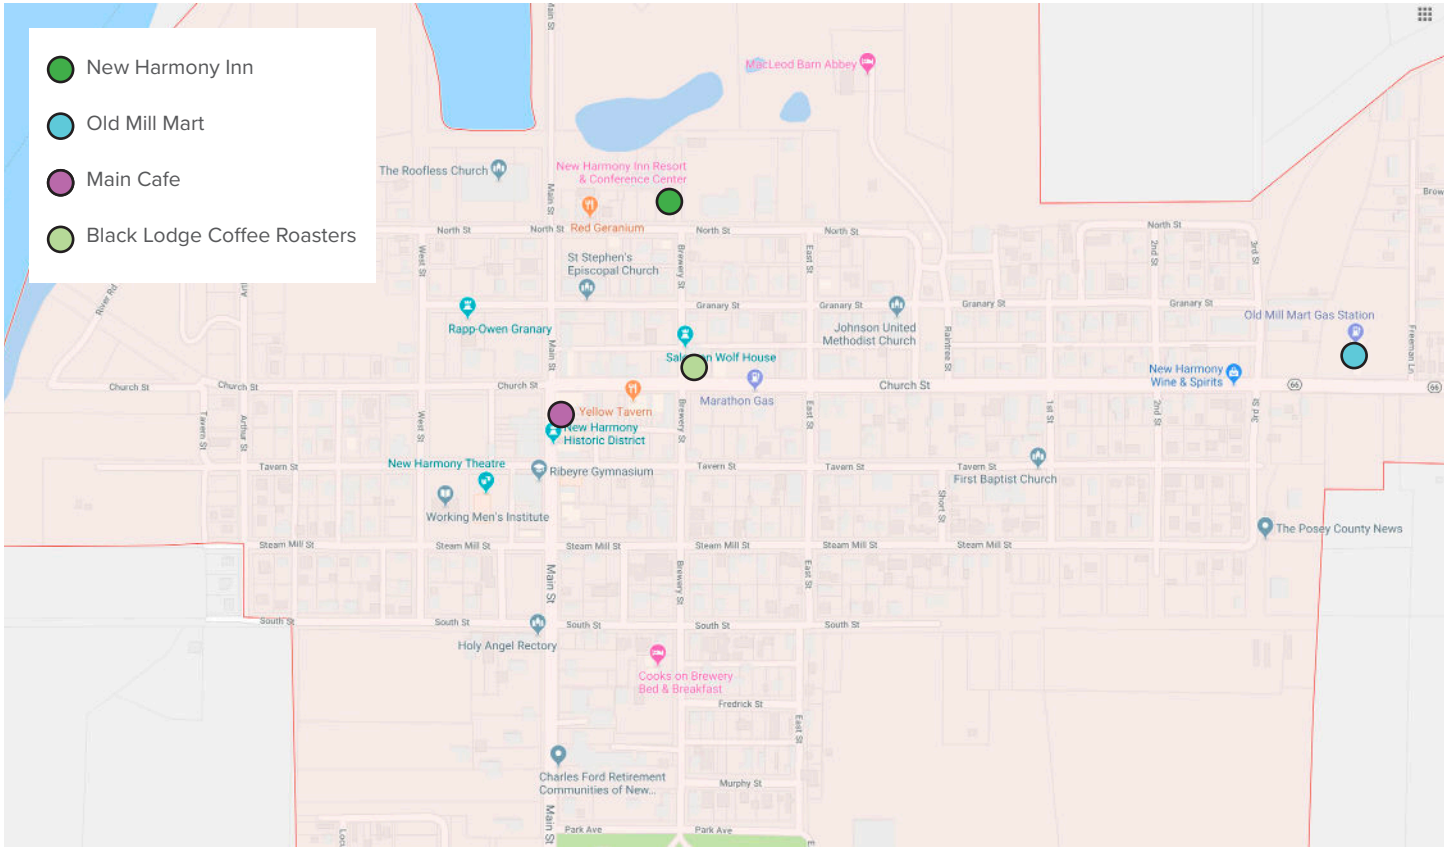

New Harmony - Breakfast Locations