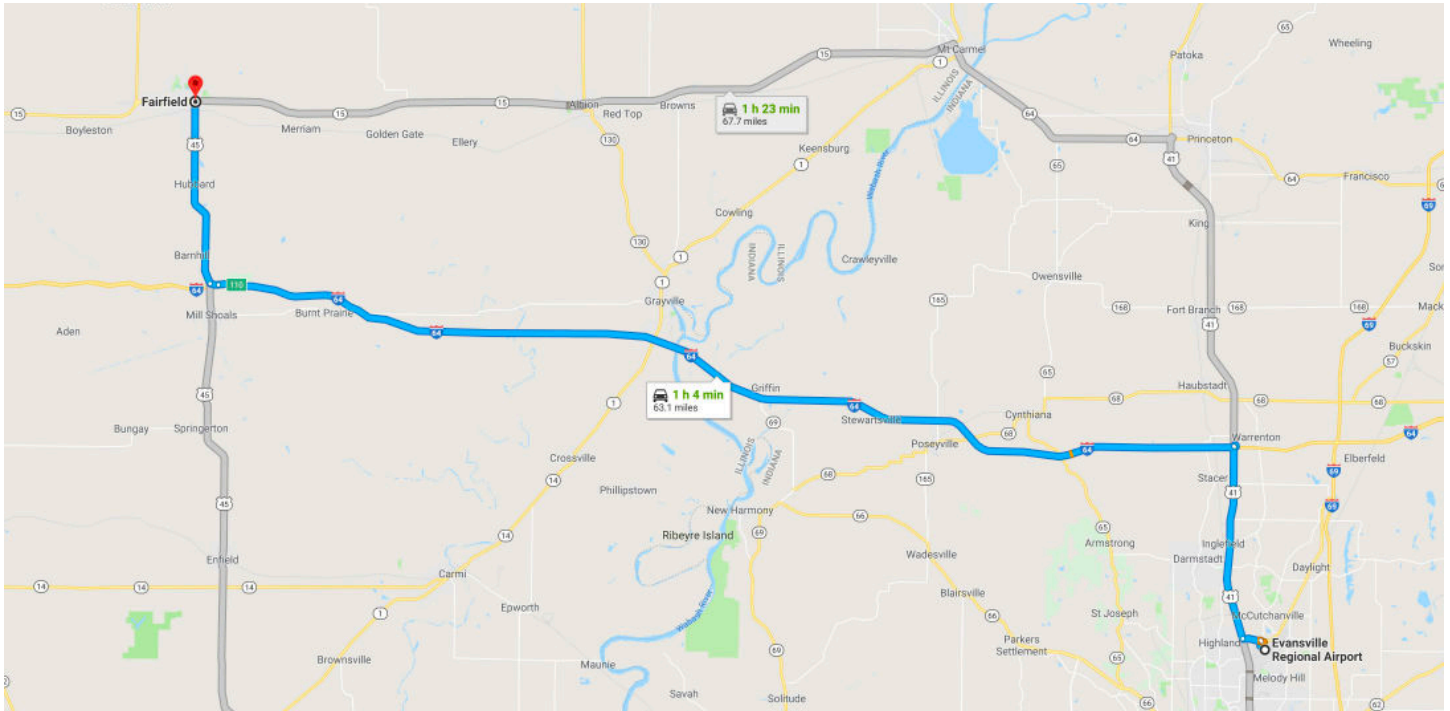

Evansville Airport to Fairfield, Illinois

Driving Directions - Travel Time 1 hour

When leaving EVV Airport, turn left onto Highway 57. (1/2 mile)

Turn right onto U.S. 41 and continue to I-64. (9 miles)

Take exit onto I-64 West and continue on I-64. (45 miles)

Take Exit 110 then turn right onto US Highway 45.

Follow US Highway 45 into Fairfield. (8 miles)