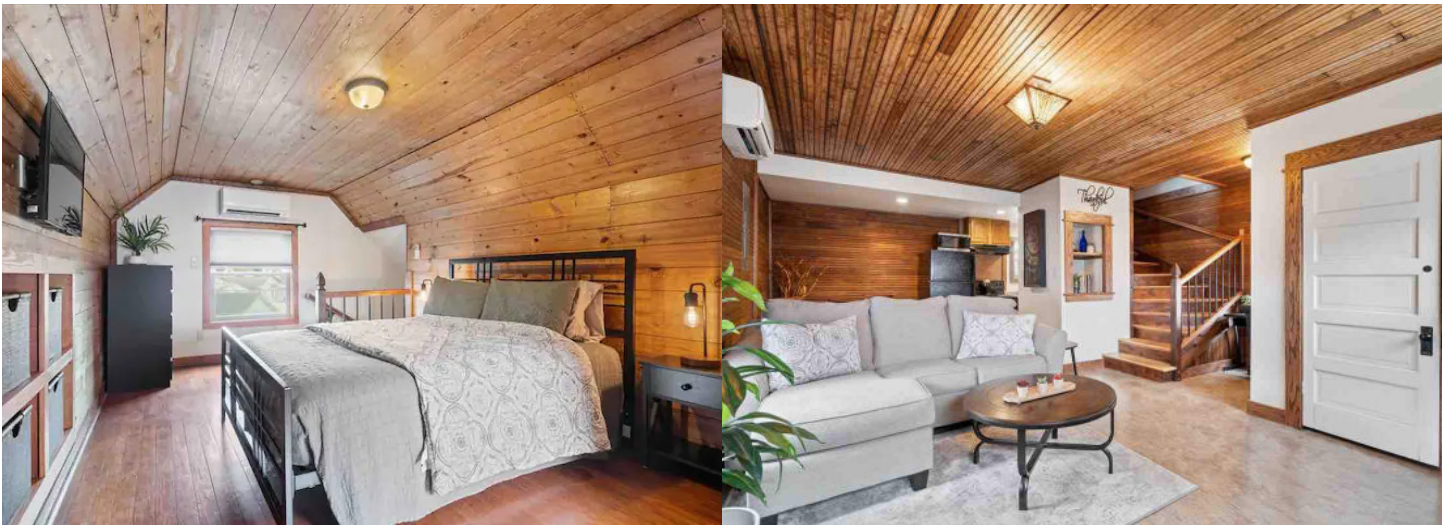

Guesthouse in Carmi - Airbnb Listing
Home hosted by Caleb and Marin (Superhost)
$115 per night

4 guests · 1 bedrooms · 2 beds · 1.5 bath

These roomie Airbnb listings are a great option for groups wanting to stay in Carmi, Illinois. Both are listed as a superhosts with plenty 5 star ratings.