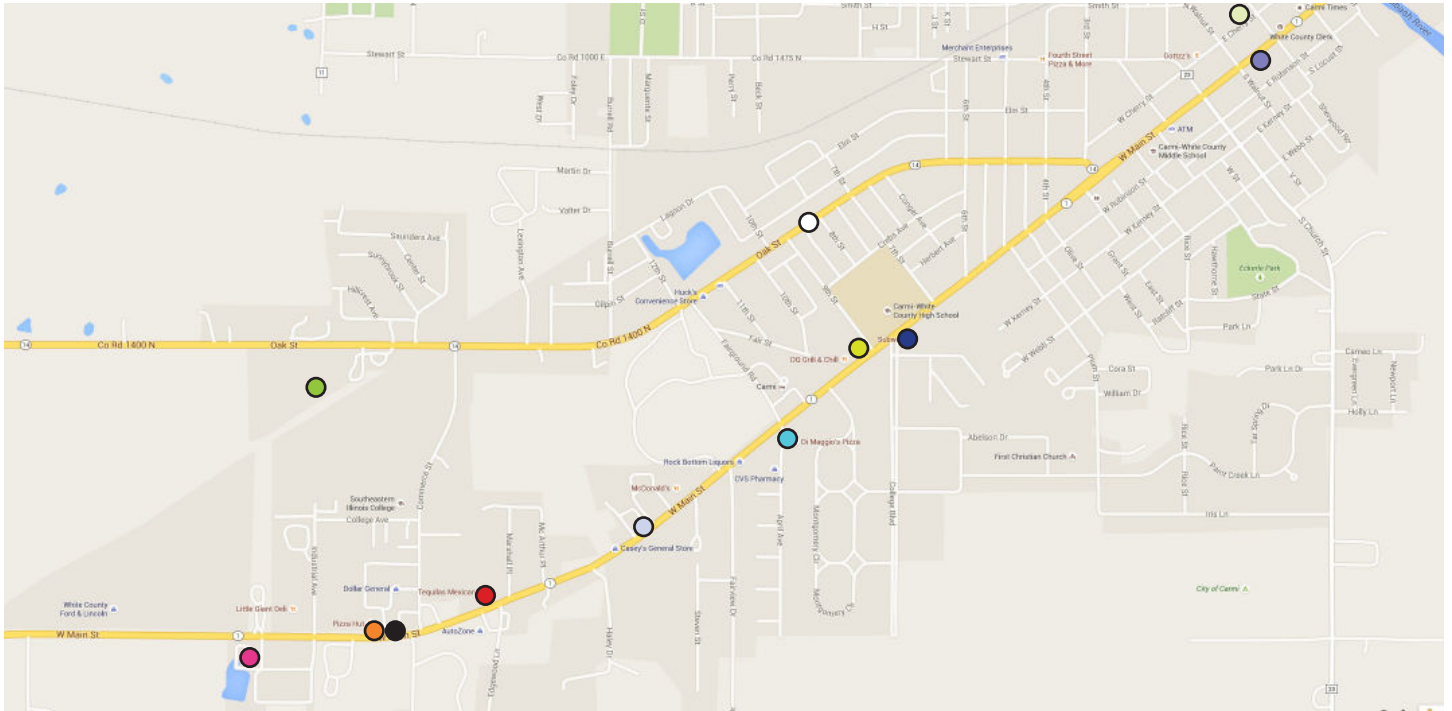

Elastec is across the street from McDonalds.

ELASTEC Location in Fairfield

211 N. Market St.

When entering town on U.S. 45, turn left onto Main St. (3 miles)

PLEASE NOTE: This is a one way street.

Elastec will be on your right at Market St. stop light.

New Harmony Inn Information

504 North St.

New Harmony, Indiana 47631

+1 (800) 782-8605

\$99 per night (Ask for Elastec rate)

30 minutes from Evansville Airport

30 minutes from Elastec

The New Harmony Inn is a great hotel option located between Carmi, Illinois and Evansville, Indiana. New Harmony is a quiet town with many historic landmarks within walking distance of the hotel. The Red Geranium restaurant is only one block away and offers fine dining and a full service bar. Bicycles and electric carts are available for transportation around town.

New Harmony, Indiana to Carmi, Illinois

Driving Directions - Travel Time 31 minutes

When leaving New Harmony, turn left onto Highway 69 towards I-64. (7 miles)

Turn left onto I-64 W and continue on I-64 W. (6 miles)

After entering Illinois, take Exit 130 then turn right onto Highway 1.

Follow Highway 1 into Carmi. (15 miles)

Carmi Restaurants

● Tequilas

Mexican
1616 W Main St.
+1 (618) 384-4037
Dine in / Carry-out

○ McDonald's