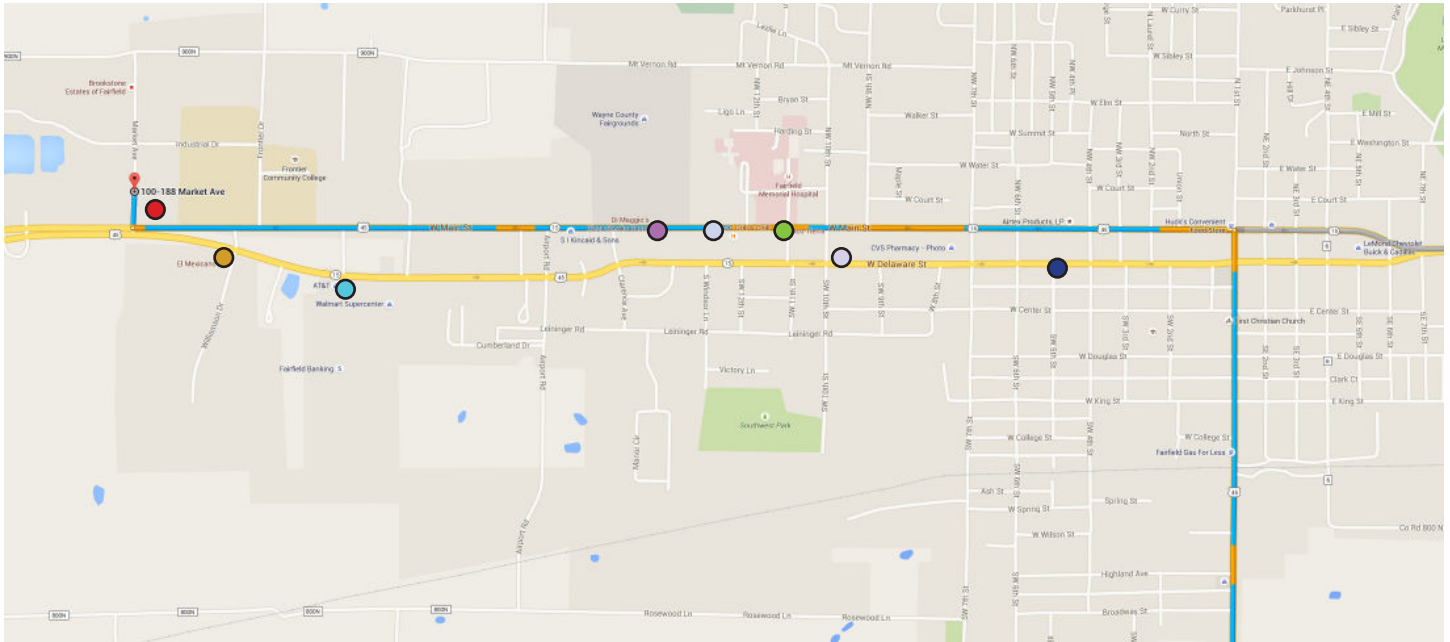

Fairfield Restaurants

● Five Brothers Cafe

American, Home Style
Next to Elastec
+1 (618) 842-3366
Dine in / Carry-out

● Dairy Queen

Fast Food, Hamburgers
1204 W Main St.
Dine in / Drive through

○ Barbwire Grill

American, Home Style
909 W Delaware St.
+1 (618) 842-2532
Dine in / Carry-out

● Panda Buffet

Chinese
1005 Commerce Dr.

● Subway

Sandwiches, Salads
511 W Delaware St.
+1 (618) 842-3463
Dine in / Call-in / Carry-out

● El Mexicano

Mexican
5 Williamson Dr. Suite 200
+1 (618) 842-7868
Dine in / Carry-out

● DiMaggio's

Italian, Pizza, Pasta
1312 W Main St.
+1 (618) 842-7631
Dine in / Carry-out / Delivery

● Taco Tierra

Fast Food, Mexican
1100 W Main St.
Dine in / Drive through

● La Fuente

Mexican
1007 Commerce Drive
+1 (618) 842-5000
Dine in / Carry-out

○ McDonalds

Fast Food, Hamburgers
1212 W Main St.
Dine in / Drive through