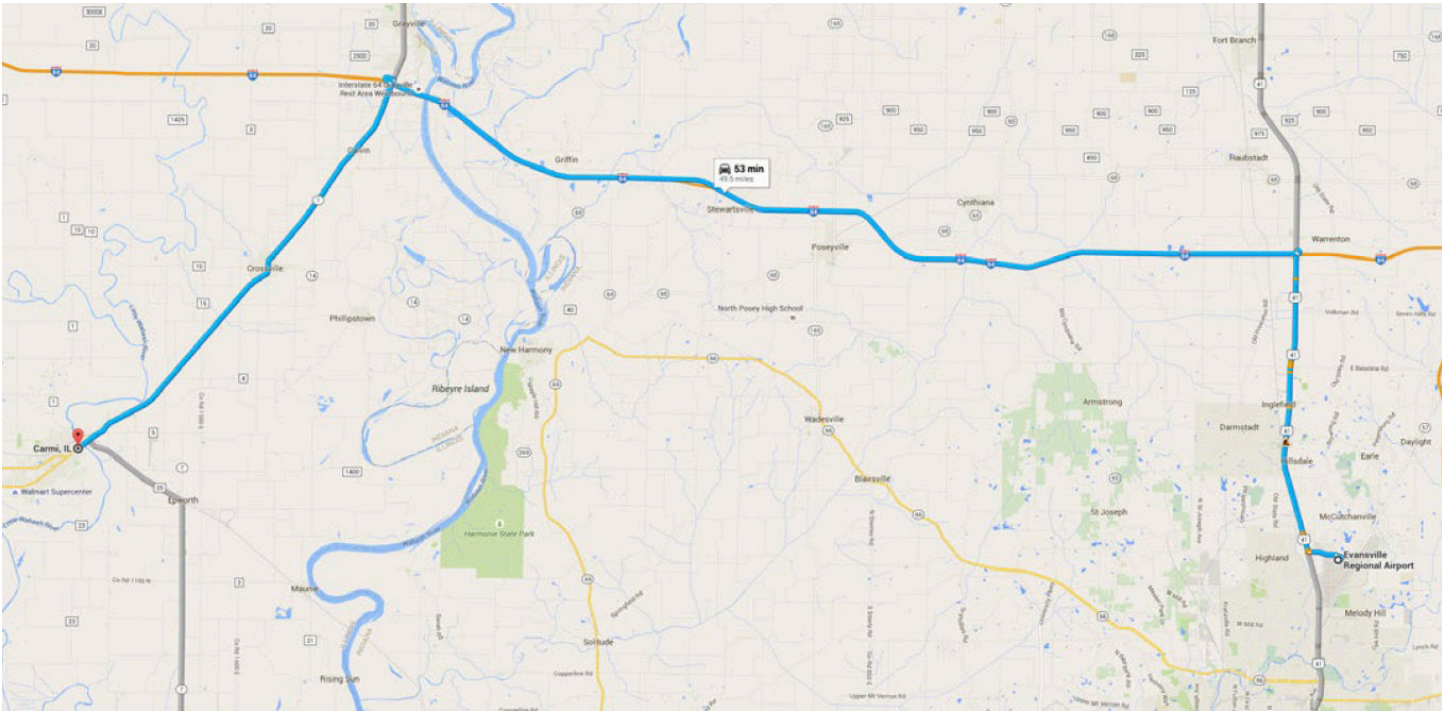

Elastec is across the street from McDonalds.

ELASTEC Location in Fairfield

211 N. Market St.

When entering town on U.S. 45, turn left onto Main St. (3 miles)

PLEASE NOTE: This is a one way street.

Elastec will be on your right at Market St. stop light.

Fairfield Lodging

Briarwood Inn

116 Market Ave

(618) 842-3667

\$79.99 per night

The Briarwood Inn is located next door to Elastec.

Carmi to Fairfield

Driving Directions - Travel Time 38 minutes

Leave Carmi heading West on Hwy 14. (9 miles)

Turn right onto U.S. 45 North.

Continue North into Fairfield. (21 miles)

Turn left onto Main St.

Proceed through town. (3 miles)

Elastec will be on your right at the Market St. stoplight.

211 N. Market St.,
Fairfield, IL 62837

Evansville Airport to Carmi, Illinois

Driving Directions - Travel Time 53 minutes

When leaving EVV Airport, turn left onto Highway 57. (1/2 mile)

Turn right onto U.S. 41 and continue to I-64. (9 miles)