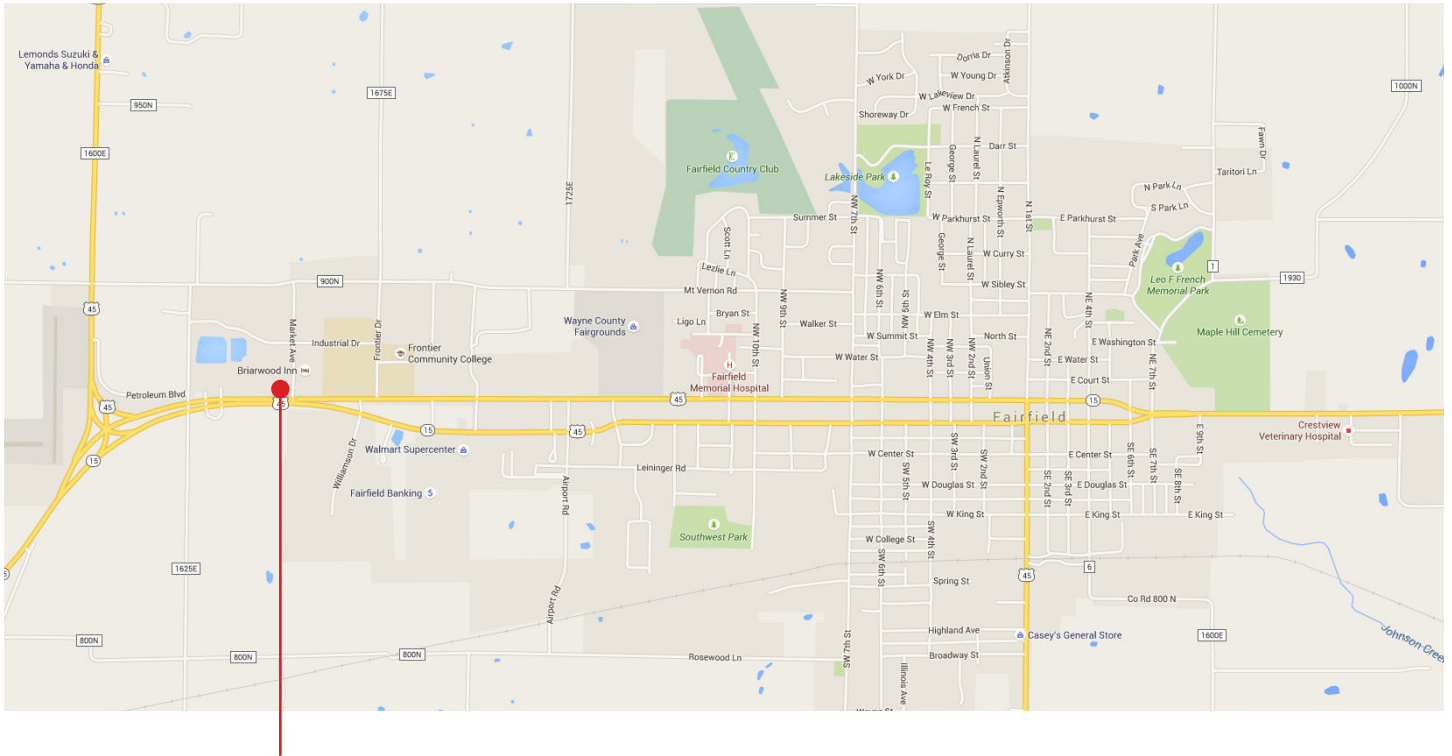

Visitor Information Packet for Illinois Locations

926 Co Rd 1350 N, Carmi

1309 W Main St., Carmi

211 N Market St., Fairfield

ELASTEC Locations in Carmi

926 County Road 1350 N

CAUTION: GPS units will not correctly direct you to this location. You can reach us by phone at +1 (618) 382-2525 if you need further direction.

Travel SW through Carmi on Hwy 1.

You will pass Walmart on the left, then a car dealership on the right.

Elastec is located just off Hwy 1 on the right.

1309 West Main St.

Travel SW through Carmi on Hwy 1.

Elastec is across the street from McDonalds.

ELASTEC Location in Fairfield

211 N. Market St.

When entering town on U.S. 45, turn left onto Main St. (3 miles)

PLEASE NOTE: This is a one way street.

Elastec will be on your right at Market St. stop light.

Fairfield Lodging

Briarwood Inn

116 Market Ave

(618) 842-3667

\$79.99 per night

The Briarwood Inn is located next door to Elastec.

Carmi to Fairfield

Driving Directions - Travel Time 38 minutes