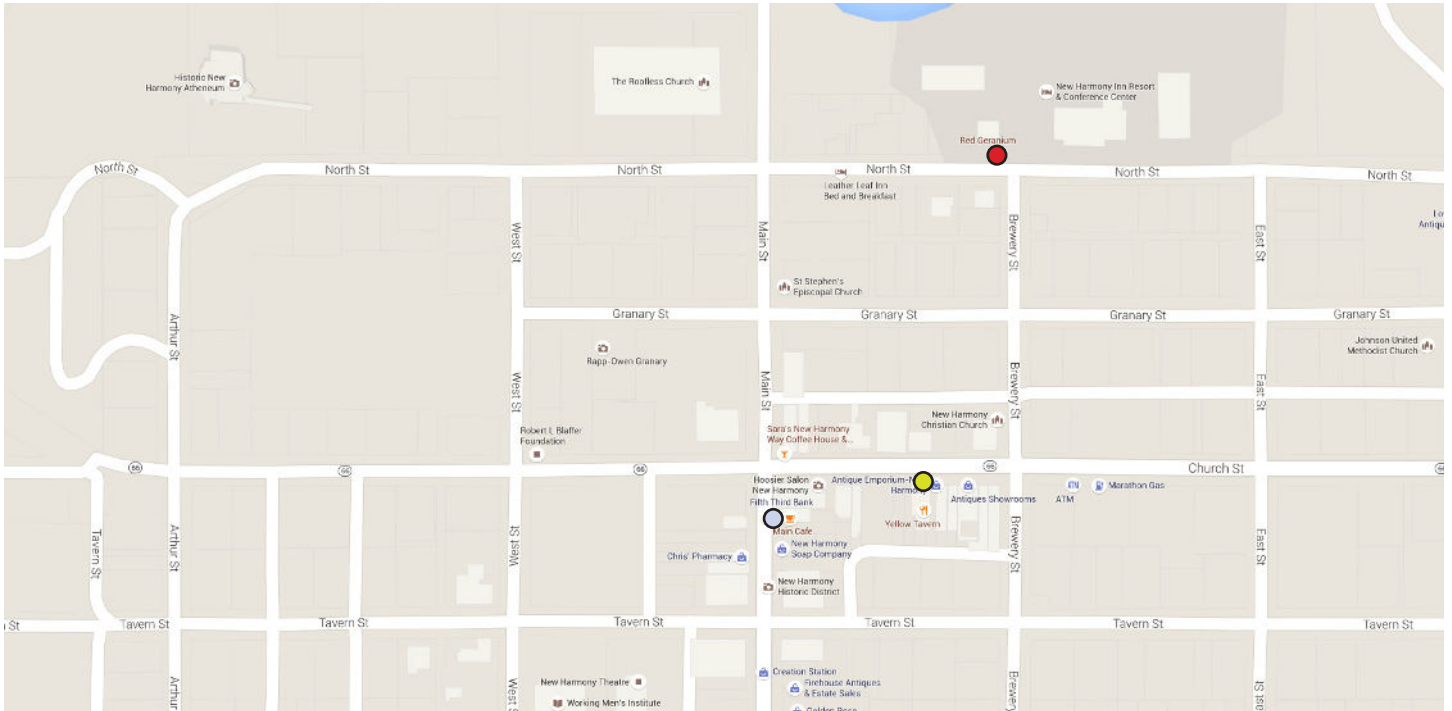

New Harmony Restaurants

● Red Geranium

Fine Dining, Bar

Next to New Harmony Inn

520 North St.

+1 (812) 682-4431

Dine in / Bar

Wednesday & Thursday - 8am - 8pm

Friday & Saturday - 8am - 9pm

Sunday - 8am - 2pm & 5pm - 8pm

○ Main Cafe

Homestyle, Made-to-Order

508 S. Main St.

+1 (812) 682-3370

Dine in / Carry-out

6am - 2pm

● Yellow Tavern

Pub, Hot Sandwiches, Pizza

521 Church St.

+1 (812) 682-3303

Dine in / Carry-out

Monday - Thursday - 11am - 9 pm

Friday & Saturday - 11am - 10pm

Cash only