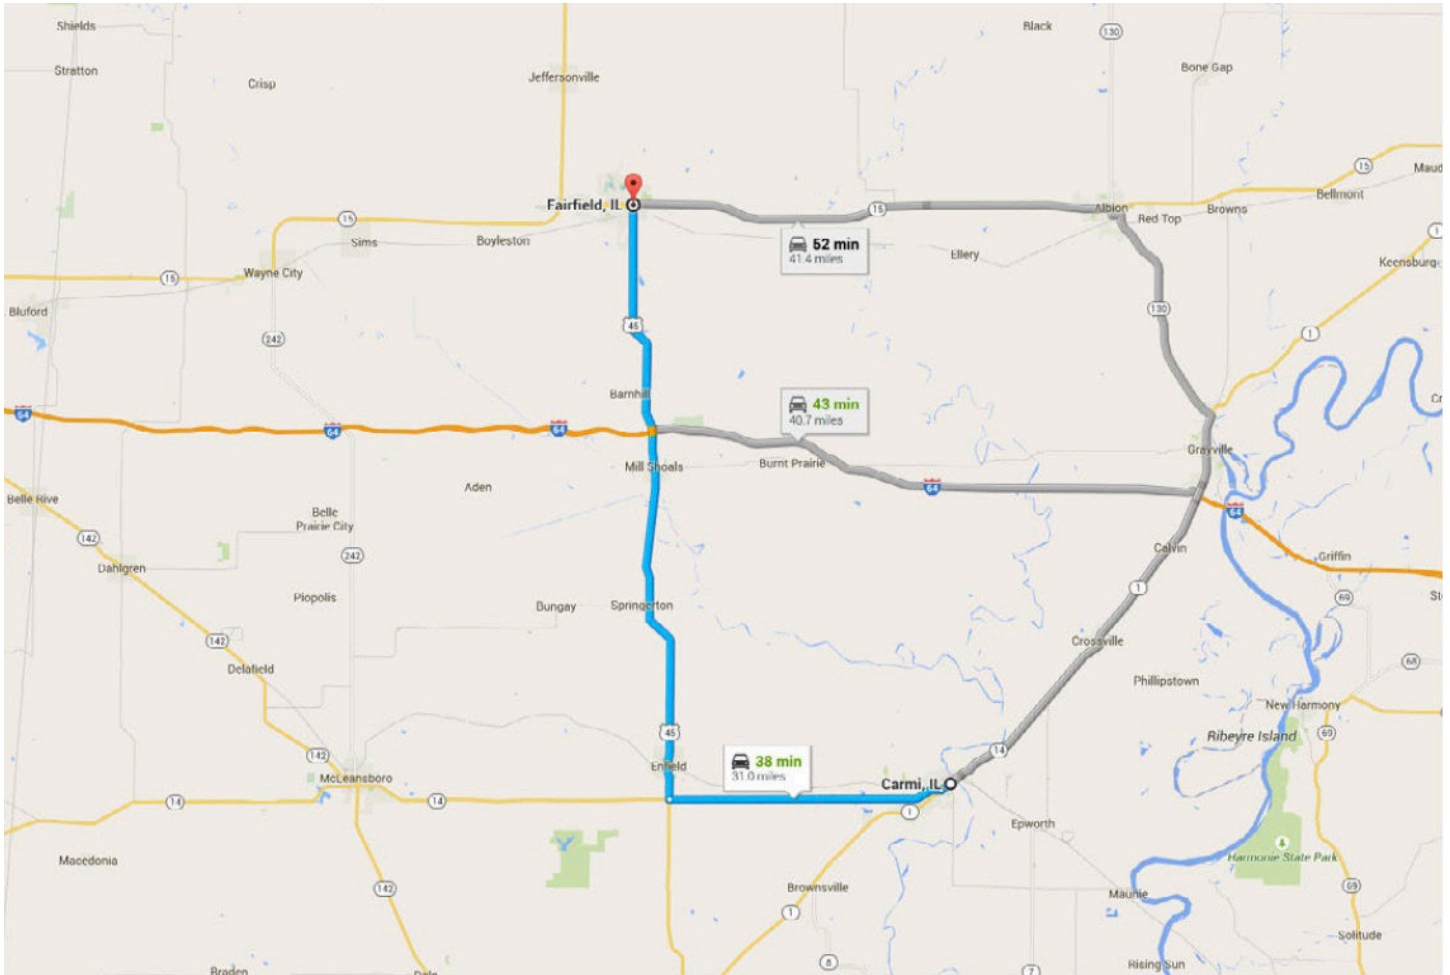

Elastec is across the street from McDonalds.

ELASTEC Location in Fairfield

211 N. Market St.

When entering town on U.S. 45, turn left onto Main St. (3 miles)

PLEASE NOTE: This is a one way street.

Elastec will be on your right at Market St. stop light.

Fairfield Lodging

Briarwood Inn

116 Market Ave

(618) 842-3667

\$79.99 per night

The Briarwood Inn is located next door to Elastec.

Carmi to Fairfield

Driving Directions - Travel Time 38 minutes

Leave Carmi heading West on Hwy 14. (9 miles)

Turn right onto U.S. 45 North.

Continue North into Fairfield. (21 miles)

Turn left onto Main St.

Proceed through town. (3 miles)

Elastec will be on your right at the Market St. stoplight.

211 N. Market St.,
Fairfield, IL 62837

Evansville Airport to Carmi, Illinois

Driving Directions - Travel Time 53 minutes

When leaving EVV Airport, turn left onto Highway 57. (1/2 mile)

Turn right onto U.S. 41 and continue to I-64. (9 miles)