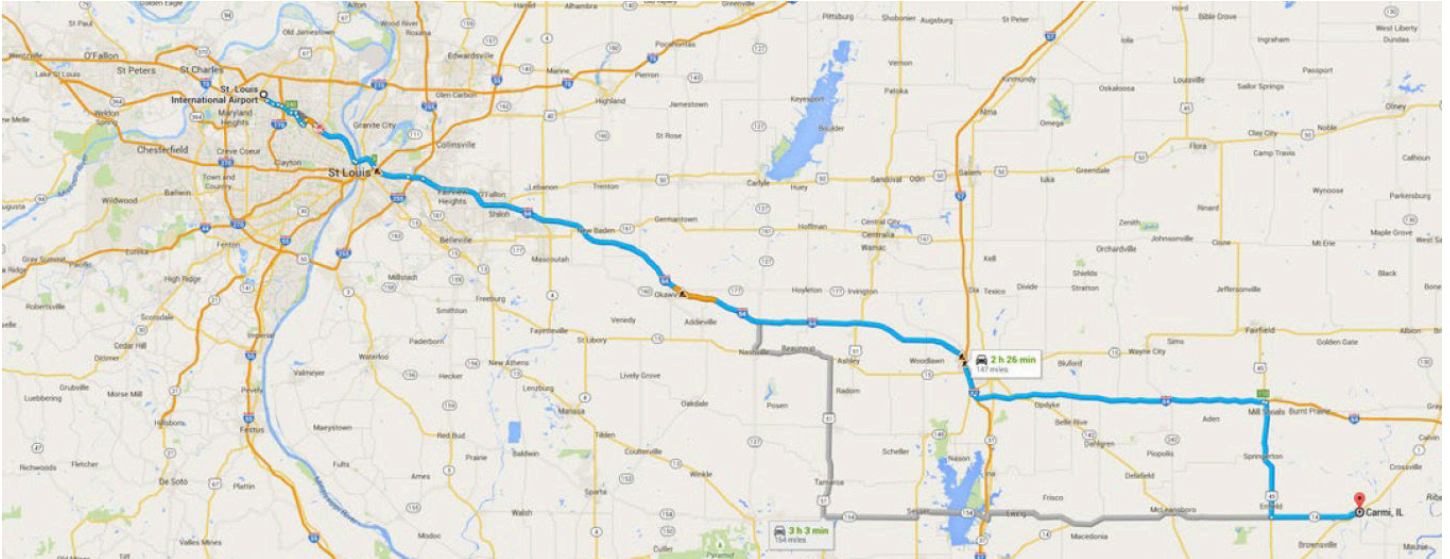

Elastec is across the street from McDonalds.

ELASTEC Location in Fairfield

211 N. Market St.

When entering town on U.S. 45, turn left onto Main St. (3 miles)

PLEASE NOTE: This is a one way street.

Elastec will be on your right at Market St. stop light.

Take exit onto I-64 West and continue on I-64 Exit 130. (26 miles)

Take Exit 130 then turn right onto Highway 1.

Follow Highway 1 into Carmi. (15 miles)

Evansville Airport to Fairfield, Illinois

Driving Directions - Travel Time 1 hour

When leaving EVV Airport, turn left onto Highway 57. (1/2 mile)

Turn right onto U.S. 41 and continue to I-64. (9 miles)

Take exit onto I-64 West and continue on I-64. (45 miles)

Take Exit 110 then turn right onto US Highway 45.

Follow US Highway 45 into Fairfield. (8 miles)

St. Louis Airport to Carmi, Illinois

Driving Directions - Travel Time 2 hours 25 minutes

Get on I-70 E from Lambert International Blvd. (1.3 miles)

Follow I-70 E/I-64 E to US-45 S. (Exit 110) (123 miles)