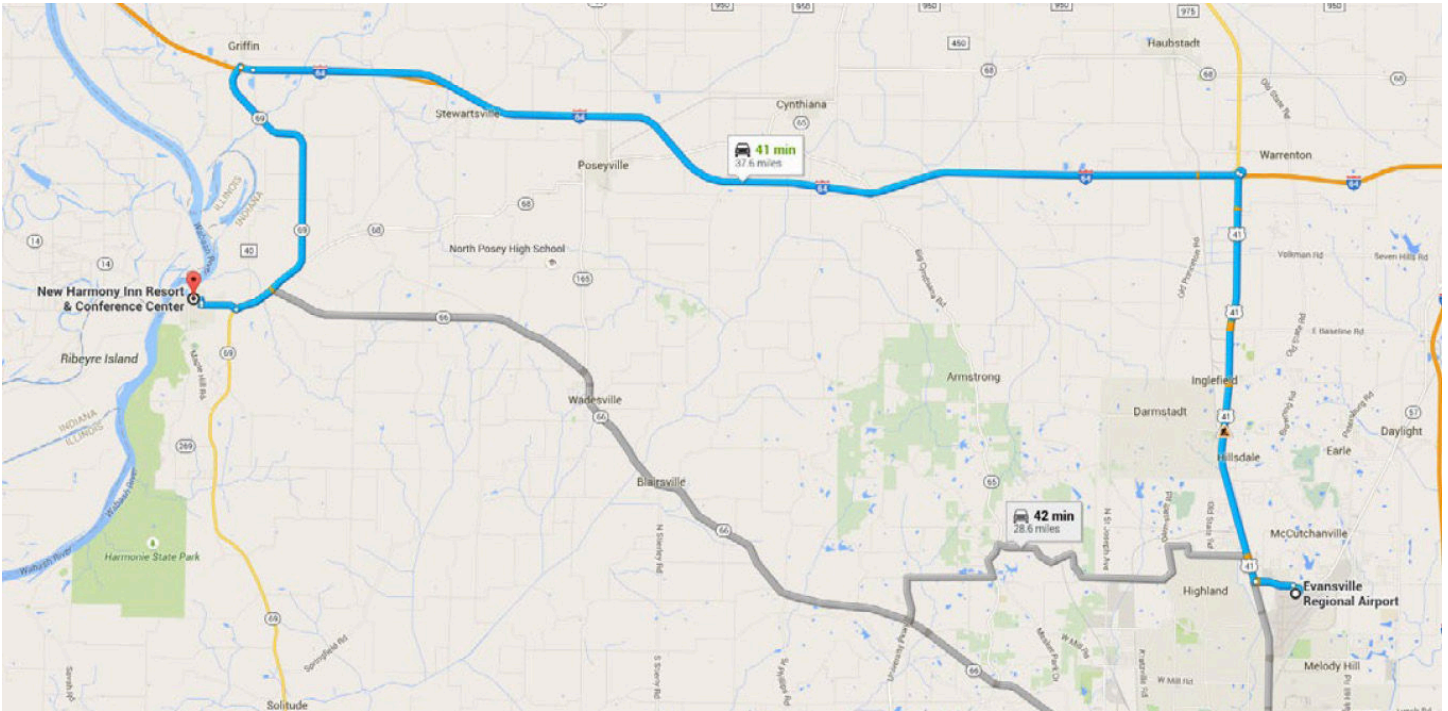

Elastec is across the street from McDonalds.

ELASTEC Location in Fairfield

211 N. Market St.

When entering town on U.S. 45, turn left onto Main St. (3 miles)

PLEASE NOTE: This is a one way street.

Elastec will be on your right at Market St. stop light.

New Harmony Inn Information

504 North St.

New Harmony, Indiana 47631

+1 (800) 782-8605

\$99 per night (Ask for Elastec rate)

30 minutes from Evansville Airport

30 minutes from Elastec

The New Harmony Inn is a great hotel option located between Carmi, Illinois and Evansville, Indiana. New Harmony is a quiet town with many historic landmarks within walking distance of the hotel. The Red Geranium restaurant is only one block away and offers fine dining and a full service bar. Bicycles and electric carts are available for transportation around town.

Evansville Airport to New Harmony, Indiana

New Harmony Inn

Driving Directions - Travel Time 41 minutes

- When leaving EVV Airport, turn left onto Highway 57. (1/2 mile)
- Turn turn onto U.S. 41 and continue to I-64. (9 miles)
- Take merge onto I-64 West and continue to Exit 4 IN-69. (21 miles)
- Follow IN-69 then turn right onto IN-66 (7 miles)

After entering Illinois, take Exit 130 then turn right onto Highway 1.

Follow Highway 1 into Carmi. (15 miles)

Carmi Restaurants

● Tequilas

Mexican
1616 W Main St.
+1 (618) 384-4037
Dine in / Carry-out

○ McDonald's