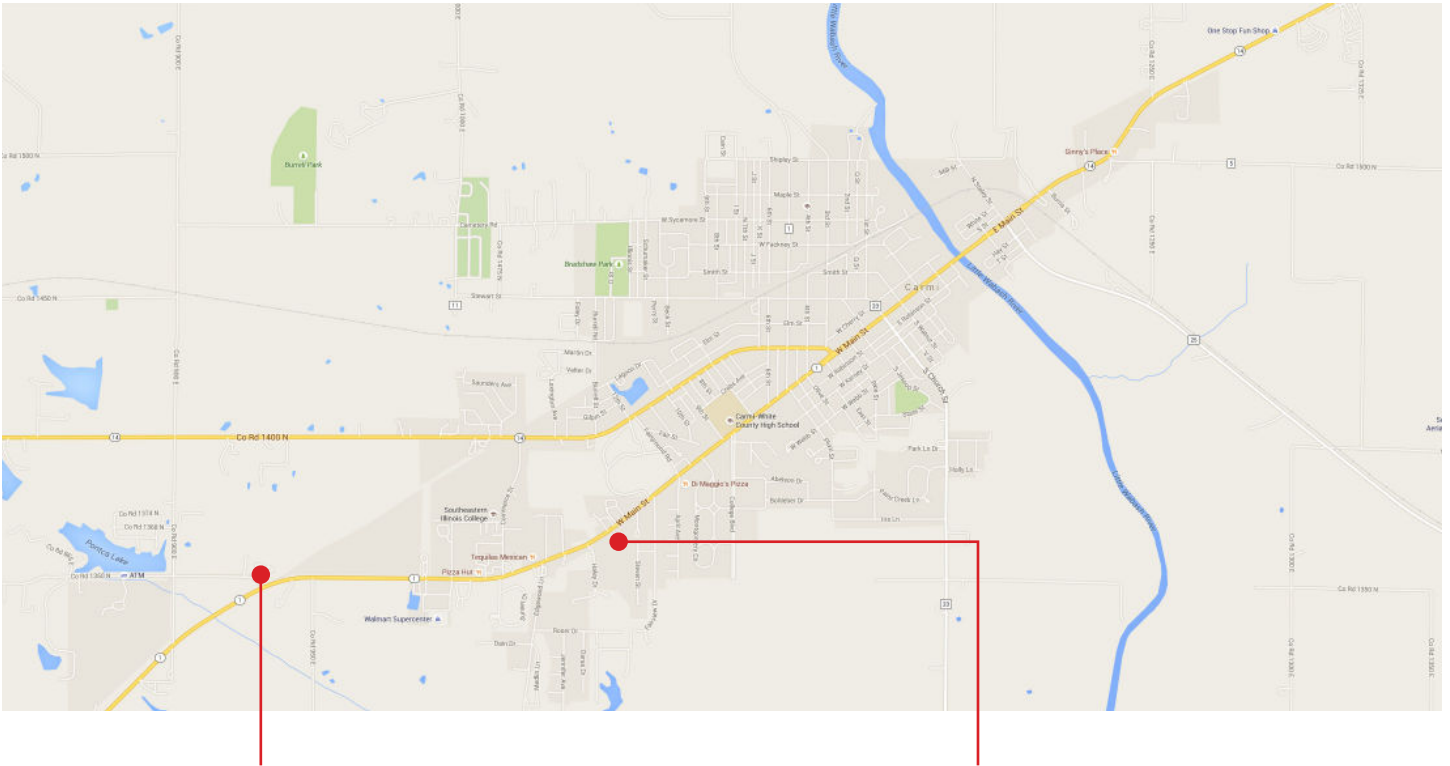

Visitor Information Packet for Illinois Locations

926 Co Rd 1350 N, Carmi

1309 W Main St., Carmi

211 N Market St., Fairfield

ELASTEC Locations in Carmi

926 County Road 1350 N

CAUTION: GPS units will not correctly direct you to this location. You can reach us by phone at +1 (618) 382-2525 if you need further direction.

Travel SW through Carmi on Hwy 1.

You will pass Walmart on the left, then a car dealership on the right.

Elastec is located just off Hwy 1 on the right.

1309 West Main St.

Travel SW through Carmi on Hwy 1.

Elastec is across the street from McDonalds.

ELASTEC Location in Fairfield

211 N. Market St.

When entering town on U.S. 45, turn left onto Main St. (3 miles)

PLEASE NOTE: This is a one way street.

Elastec will be on your right at Market St. stop light.

Fairfield Lodging

Briarwood Inn

116 Market Ave

(618) 842-3667

\$79.99 per night

The Briarwood Inn is located next door to Elastec.

Carmi to Fairfield

Driving Directions - Travel Time 38 minutes