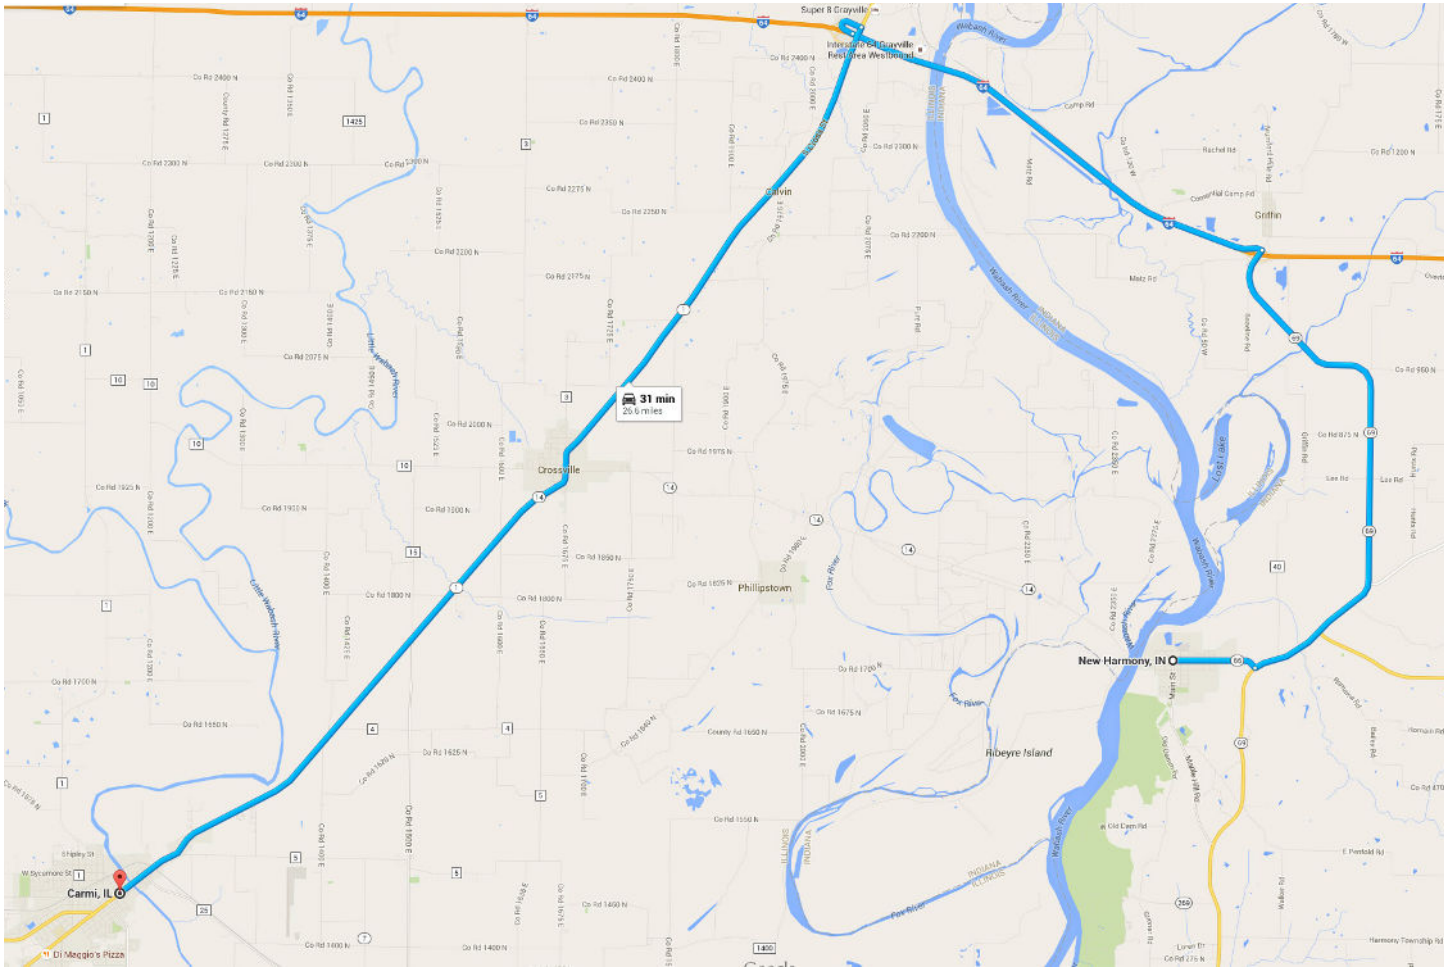

New Harmony Inn Information

504 North St.

New Harmony, Indiana 47631

+1 (800) 782-8605

\$99 per night (Ask for Elastec rate)

30 minutes from Evansville Airport

30 minutes from Elastec

The New Harmony Inn is a great hotel option located between Carmi, Illinois and Evansville, Indiana. New Harmony is a quiet town with many historic landmarks within walking distance of the hotel. The Red Geranium restaurant is only one block away and offers fine dining and a full service bar. Bicycles and electric carts are available for transportation around town.

Evansville Airport to New Harmony, Indiana

New Harmony Inn

Driving Directions - Travel Time 41 minutes

- When leaving EVV Airport, turn left onto Highway 57. (1/2 mile)
- Turn turn onto U.S. 41 and continue to I-64. (9 miles)
- Take merge onto I-64 West and continue to Exit 4 IN-69. (21 miles)
- Follow IN-69 then turn right onto IN-66 (7 miles)

New Harmony, Indiana to Carmi, Illinois

Driving Directions - Travel Time 31 minutes

When leaving New Harmony, turn left onto Highway 69 towards I-64. (7 miles)

Turn left onto I-64 W and continue on I-64 W. (6 miles)

After entering Illinois, take Exit 130 then turn right onto Highway 1.

Follow Highway 1 into Carmi. (15 miles)

Carmi Restaurants

● Tequilas

Mexican
1616 W Main St.
+1 (618) 384-4037
Dine in / Carry-out

○ McDonald's